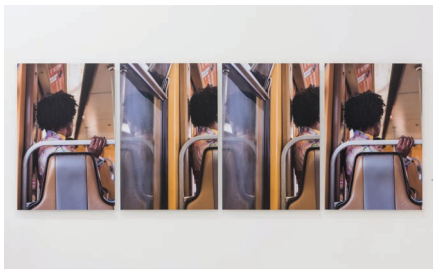

DAMIAN GRIFFITHS
A2, A1 | B1, B2
2017
4 digital C-type prints on aluminium
61 × 41 cm (each)
(24 × 16 in) (each)
Unique composition selected by the artist
(DGri002.17)