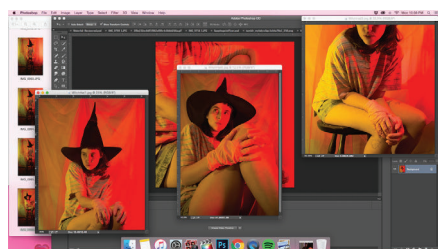

CHECK LIST

MOLLY SODA

14 OCTOBER — 12 NOVEMBER 2016

OPENING RECEPTION

THURSDAY, 13 OCTOBER, 6 — 8 PM

MOLLY SODA
I'm A Loner Dottie
2016
C-Type print on aluminium
55.2 × 31 cm
(21 3/4 × 12 1/4 in)
Unique
(MSod29.16)