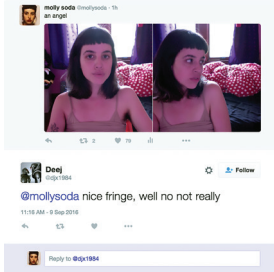

How to Remove Dark Spots

Watch Shocking Presentation

MOLLY SODA
 How To Remove Dark Spots
 2016
 C-Type print on aluminium
 37.4 × 32.4 cm
 (14 3/4 × 12 3/4 in)
 Unique
 (MSod35.16)

ANNKA KULTYS GALLERY

472 HACKNEY ROAD, UNIT 3, 1ST FLOOR, LONDON E2 9EQ
 T +44 (0)20 3302 6070, WWW.ANNKAKULTYS.COM

You May Like Sponsored Links

Why She Never Married Will Surprise You
AmericanUpbeat

MOLLY SODA
Why She Never Married
2016
C-Type print on aluminium
17.6 x 17.9 cm
(7 x 7 in)
Unique
(MSod36.16)

MOLLY SODA
Nice Fringe
2016
C-Type print on aluminium
30 x 30 cm
(11 7/8 x 11 7/8 in)
Unique
(MSod37.16)