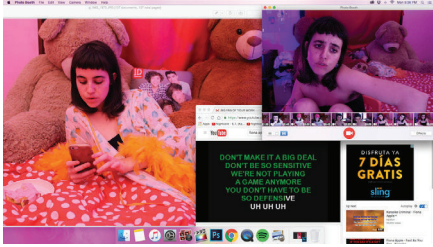

MOLLY SODA
Don't Be So Sensitive
2016
C-Type print on aluminium
55.2 × 31 cm
(21 3/4 × 12 1/4 in)
Unique
(MSod32.16)