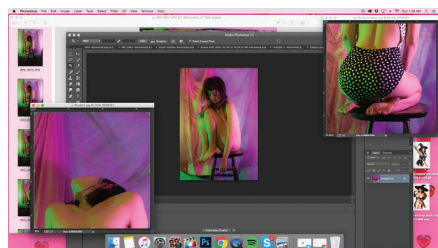

CHECK LIST

MOLLY SODA

14 OCTOBER — 12 NOVEMBER 2016

OPENING RECEPTION

THURSDAY, 13 OCTOBER, 6 — 8 PM

MOLLY SODA
I'm A Loner Dottie
2016
C-Type print on aluminium
55.2 × 31 cm
(21 3/4 × 12 1/4 in)
Unique
(MSod29.16)