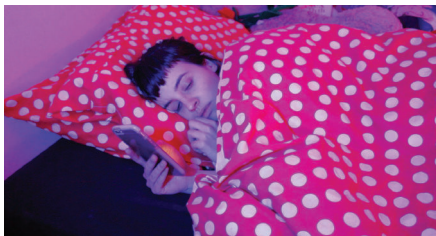

MOLLY SODA
All I Have Is My Phone
2016
Video, 5 min 58 sec
Dimensions variable
Ed. of 3 + 1AP
(MSod40.16)