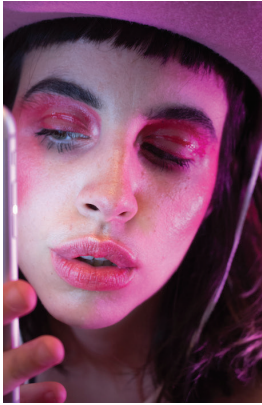

MOLLY SODA
WRU?
2016
C-Type print on aluminium
42.7 × 64.4 cm
(16 13/16 × 25 in)
Unique
(MSod33.16)