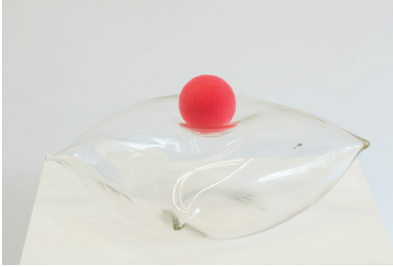

LUCY HARDCASTLE
Pillow (II of V)
2016
Hand Blown Glass
20 × 35 × 35 cm
(7.9 × 13.8 × 13.8 in)
Unique
(LHar001.16)