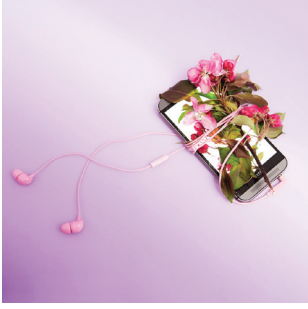

T +44 (0)20 3302 6070, WWW.ANNKAKULTYS.COM

ARVIDA BYSTRÖM
What happens in may stays in may 2
2015
C-type print
99.1 × 99.1 cm (image size)
(39 × 39 in) (image size)
Unique
(ABys002.15)

MAISIE COUSINS
Flora
2016
Single-channel video
Dimensions variable
Unique
(MCou001.16)