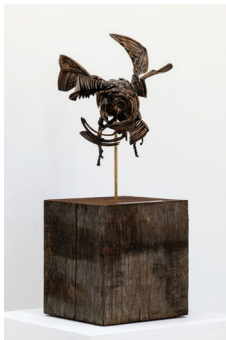

CHECK LIST

AI-DA [ROBOT ARTIST]

10 SEPTEMBER — 10 OCTOBER 2020

OPENING RECEPTION

THURSDAY, 10 SEPTEMBER, 2 — 8PM

AI-DA ROBOT
Rulina Apis
2019
Bronze and wood
32 × 30 × 8.5 cm
(12 1/2 × 11 7/8 × 3 3/8 in)
Unique
(AiDa001.19)

AI-DA ROBOT
Ai-Da's Apis: Gerina
2019
Original oil and giclée on canvas,
and chalk pen on acrylic sheet
40.5 × 40.5 cm (canvas) 61 × 61 cm (frame)
(16 × 16 in) (canvas) (24 × 24 in) (frame)
Unique
(AiDa002.19)